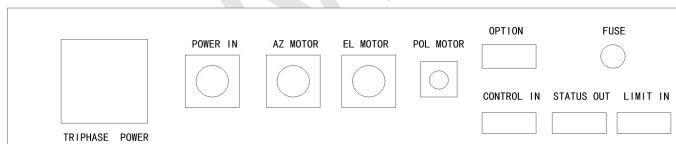

Rear Panel

Modes of Operation

*Manual Drive

Environmental

Temperature: 0 to 50° C
Humidity: 95% non-condensing

Electrical

380VAC 3 phase 50Hz
Motor Size : 1-5 HP standard
Larger sizes available

Mechanical

Height: 2 Rack Units
Width: 19"
Depth: 19"